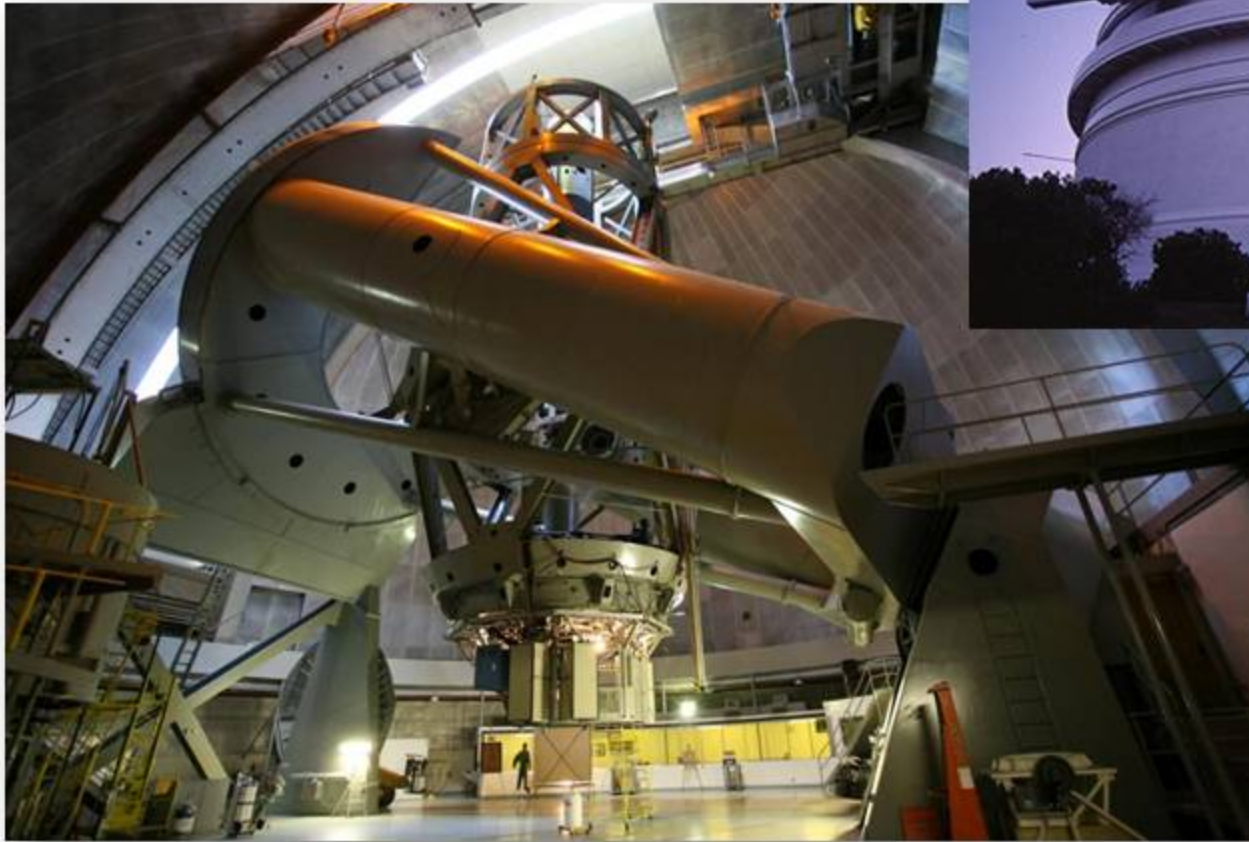

Space Telescope Science Institute

Mt. Palomar Observatory

200" (~ 5 meter)

Mt. Wilson Observatory

100" (~2.5 meter)

Yerkes Observatory

40" Refractor –

World's Largest
Operating Refractor

Mt. Lemmon Observatory

New 32"

Vatican Observatory

1.8 meter

LCOGT

Las Cumbres Observatory Global Telescope Network

SALT

South African Large Telescope