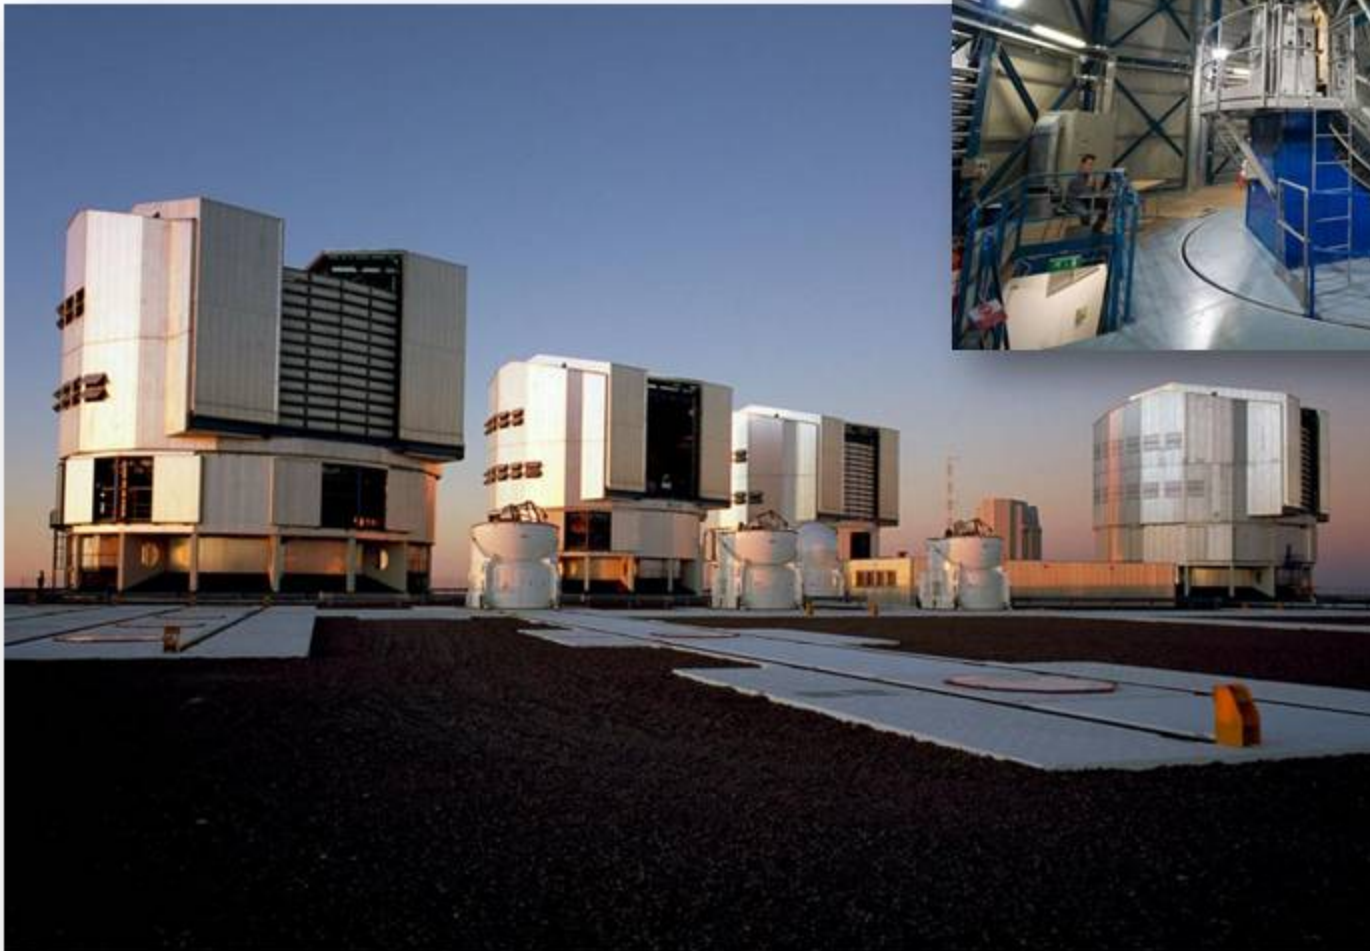

European Southern Observatory

4 x 8.2 meter
4 x 1.8 meter