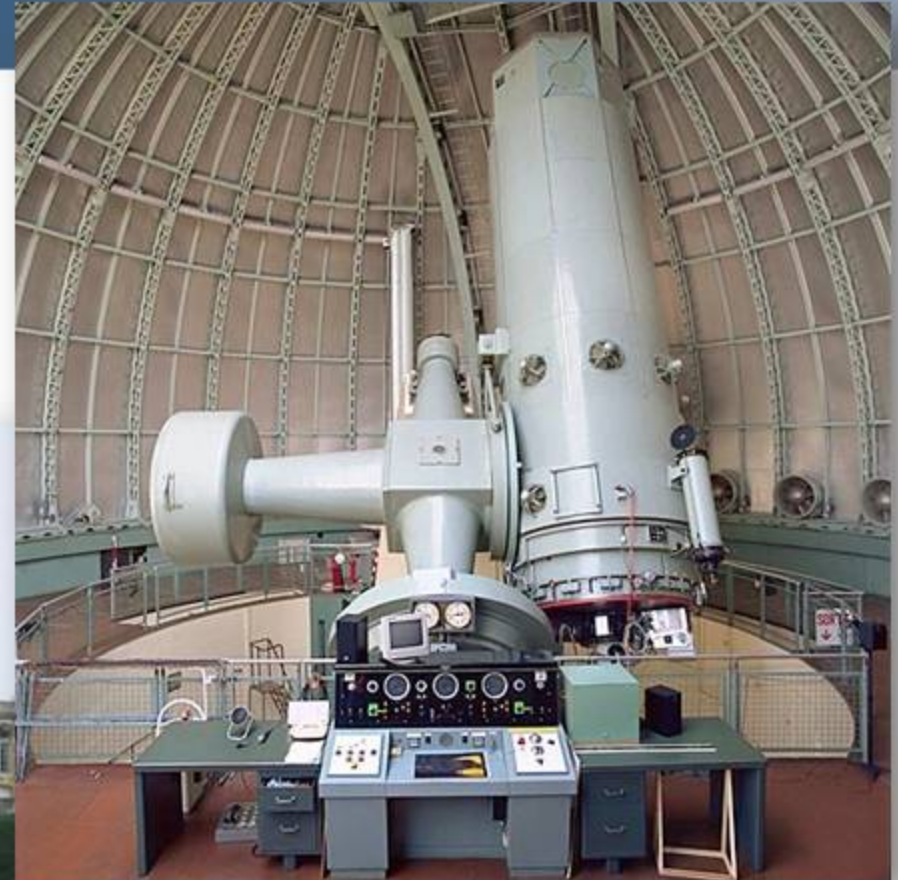

Observatoire de Paris